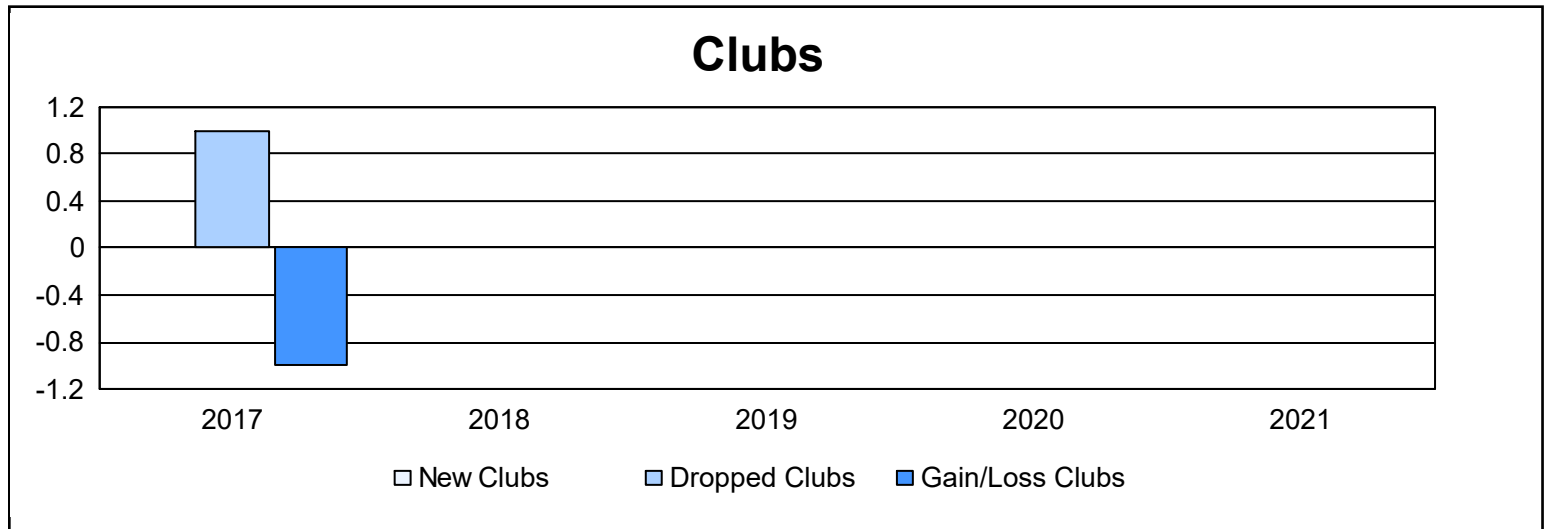

Year	New Clubs	Dropped Clubs	Gain/ Loss Clubs	New Members	Charter Members	Reinstate Members	Transfer Members	Total Member Added	Total Members Dropped	Gain/ Loss Members
2016-2017	0	1	-1	277	0	4	8	289	318	-29
2017-2018	0	0	0	201	0	4	3	208	216	-8
2018-2019	0	0	0	188	0	4	3	195	210	-15
2019-2020	0	0	0	140	0	1	1	142	315	-173
2020-2021	0	0	0	146	1	1	3	151	237	-86
<b>Average</b>	<b>0</b>	<b>0</b>	<b>0</b>	<b>190</b>	<b>0</b>	<b>3</b>	<b>4</b>	<b>197</b>	<b>259</b>	<b>-62</b>

### Membership Composition June 2021 Cumulative