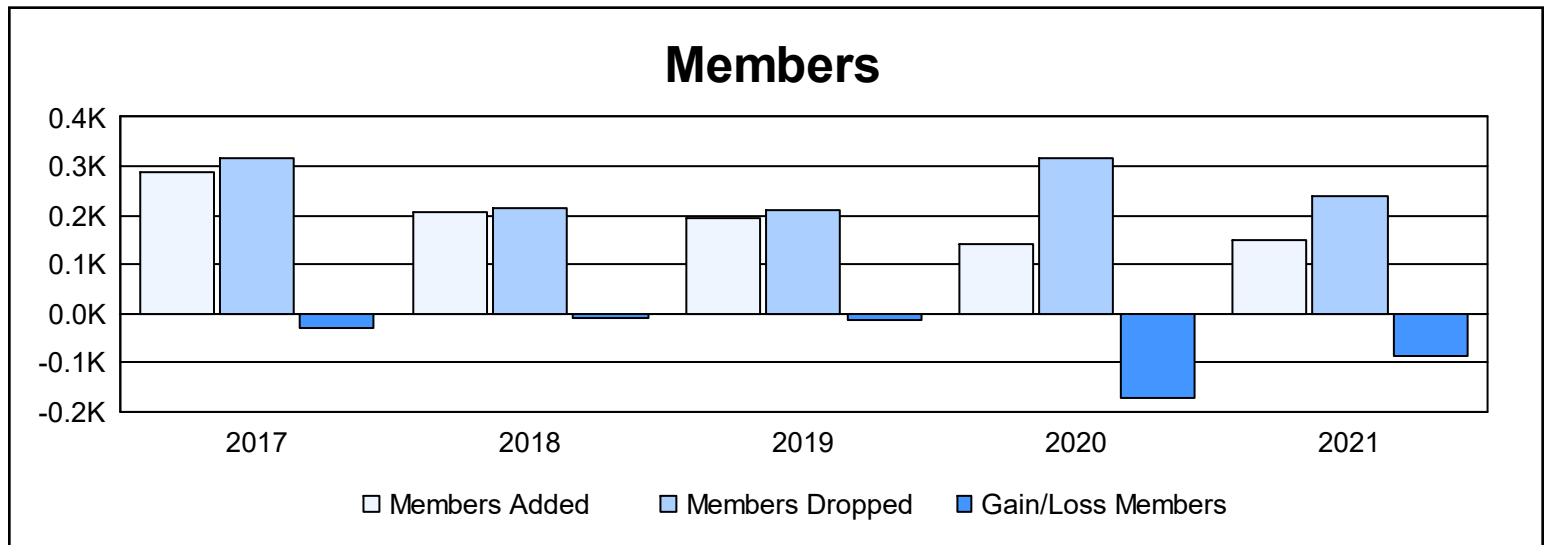

Year	New Clubs	Dropped Clubs	Gain/ Loss Clubs	New Members	Charter Members	Reinstate Members	Transfer Members	Total Member Added	Total Members Dropped	Gain/ Loss Members
2016-2017	0	1	-1	277	0	4	8	289	318	-29
2017-2018	0	0	0	201	0	4	3	208	216	-8
2018-2019	0	0	0	188	0	4	3	195	210	-15
2019-2020	0	0	0	140	0	1	1	142	315	-173
2020-2021	0	0	0	146	1	1	3	151	237	-86
<b>Average</b>	<b>0</b>	<b>0</b>	<b>0</b>	<b>190</b>	<b>0</b>	<b>3</b>	<b>4</b>	<b>197</b>	<b>259</b>	<b>-62</b>

### Membership Composition June 2021 Cumulative